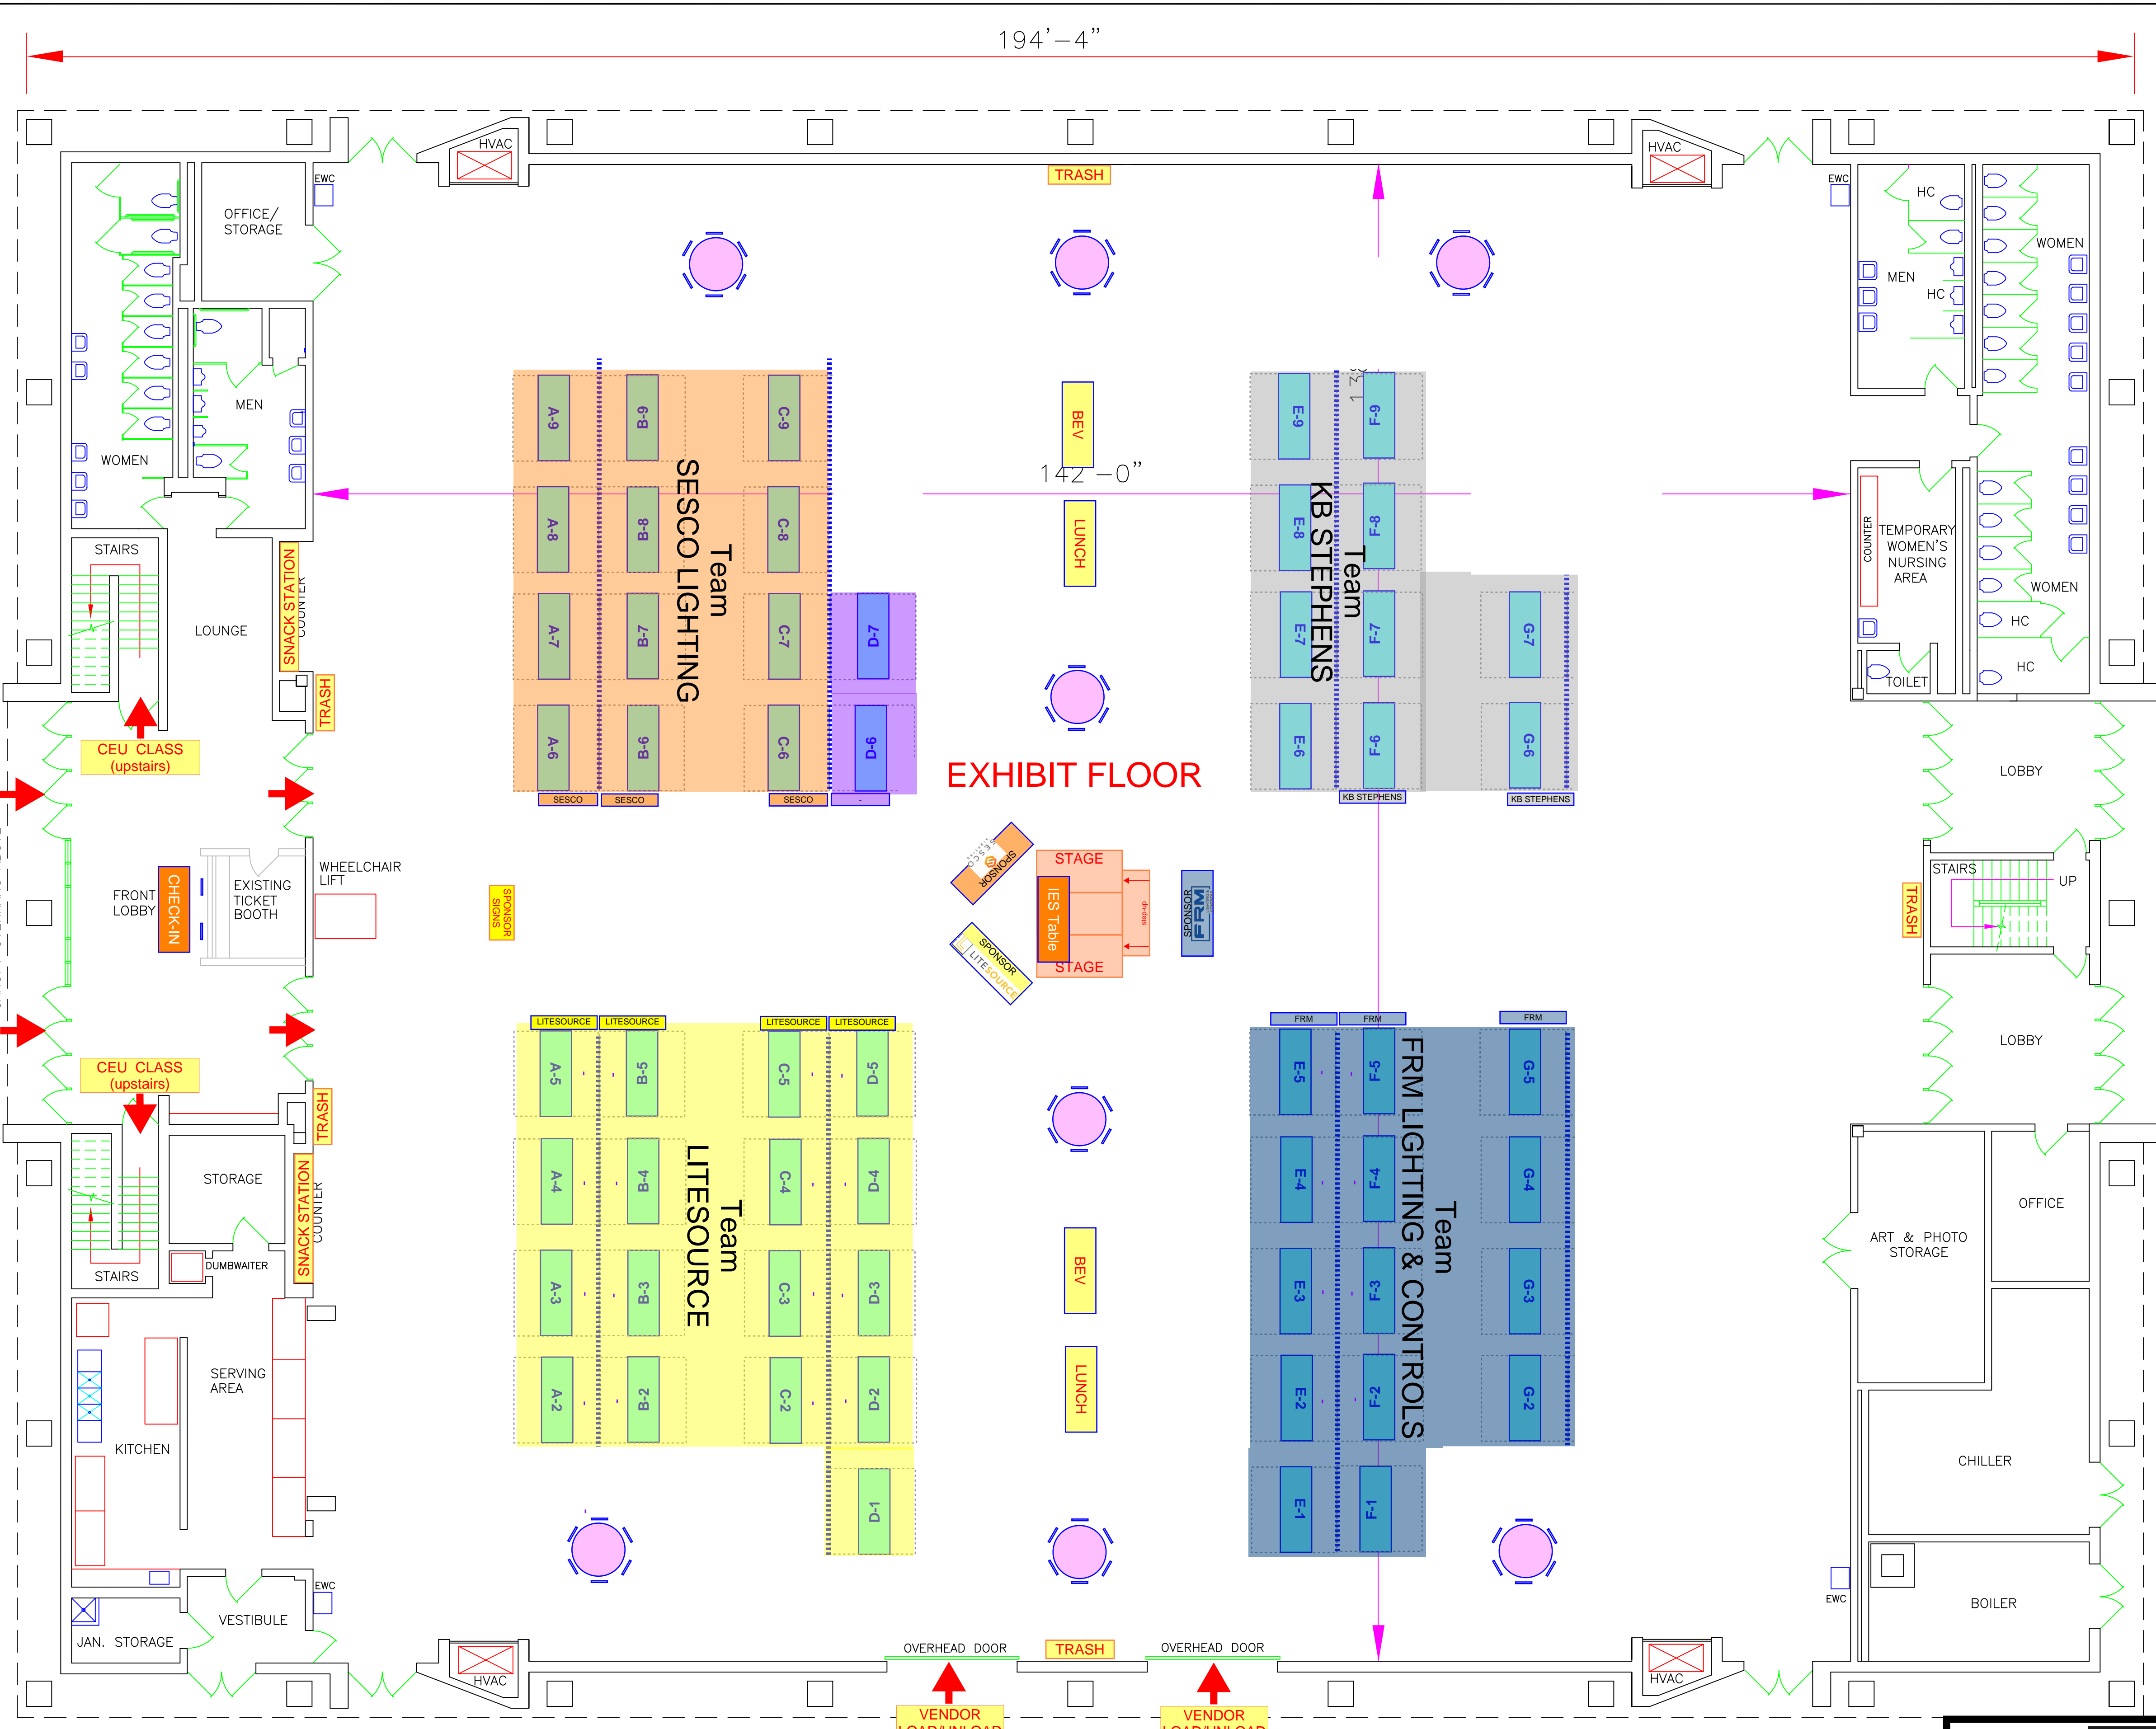

KERR SCOTT BUILDING
SECOND FLOOR PLAN
NOT TO SCALE

LINE OF ROOF OVERHANG ABOVE

TO BLUE RIDGE ROAD

KERR SCOTT BUILDING
FIRST FLOOR PLAN
1/8" = 1'-0"

- EXHIBITORS**
- Team: SESCO Lighting**
 Bock Lighting
 DMF Lighting
 ETC, Inc.
 H.E. Williams, Inc.
 Insight
 Kuzco Lighting
 Landscape Forms
 Legrand Wattstopper
 Leviton Lighting
 SESCO Lighting
 TMS Lighting Inc
 Valaria Systems
- Team: Unaffiliated**
 IALD (sponsor: Lux Illuminaire)
 WILD (sponsor: Landscape Forms)
 Invictus Lighting, LLC
- Team: KB Stephens**
 ALW
 ANP Lighting
 BEGA North America
 KB Stephens
 Kirlin Lighting
 Lumenpulse
 Vode Lighting
 Wisconsin Lighting Lab
 New Start Lighting
 Acuity Brands

- EXHIBITORS**
- Team: LiteSource**
 Alliance Composites
 Coronet
 Elite Lighting
 Green Creative
 ILP
 Justice Design Group
 Kreon
 Leviton Certolux | Visioneering
 Leviton Controls
 LUX Illuminaire
 Myers Emergency Power Systems
 NLS Lighting
 Nova Flex
 Orion
 Sensorworx
 Times Square Lighting
 vHealth Lighting | Vantage
- Team: FRM Lighting & Controls**
 Current
 Current
 Current Lighting
 Current Lighting
 FRM
 FRM Lighting & Controls
 LED Inspirations
 Lightalams / ABB
 Lutron
 LUTRON ELECTRONICS CO., INC.
 MODA Light
 PMC Lighting
 SAGE Brands
 Vista Professional Outdoor Lighting